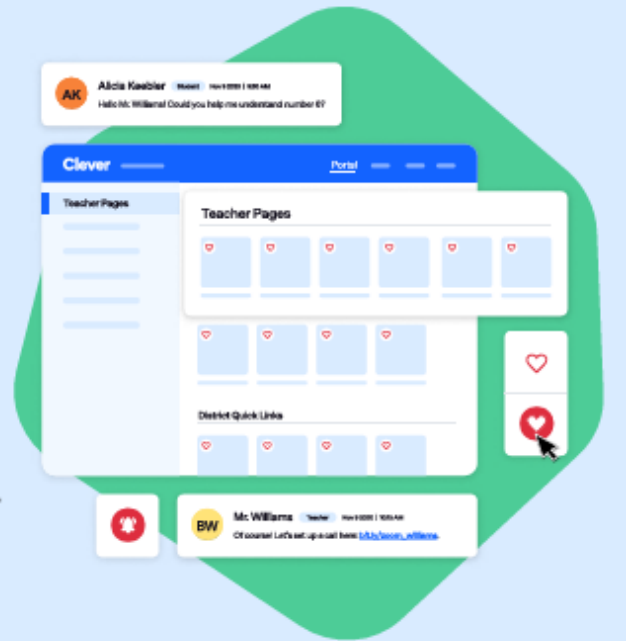

Student and Parents login guide

Log in once, access a world of learning

Clever is the single, friendly way to securely access devices, applications, textbooks, or any digital resource. Clever is set up and managed by schools—so every resource your child sees on Clever has been selected by their teacher or school.

How do I log in to Clever?

1

Go to our Clever Portal:

<https://clever.com/in/pikega/student/portal>

2

Log in using the hints below:

a. Username hint

Same username as school computers.